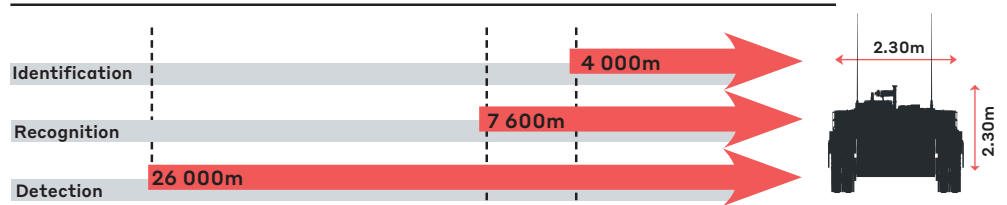

(*) Contact LYNRED for available configurations; (**) target values

OPTIONS

Technical training and support

Theoretical D.R.I Performances (200 mm lens)-Human Target

Range for Johnson's criteria, target $\Delta T = 2\text{ K}$, perfect atmospheric and optics transmissions, theoretical square pixel. f/4 configuration

Theoretical D.R.I Performances (200 mm lens)-2.3 m vehicle target

Range for Johnson's criteria, target $\Delta T = 2\text{ K}$, perfect atmospheric and optics transmissions, theoretical square pixel. f/4 configuration