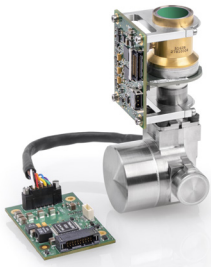

INFRARED DETECTOR

GALATEA MW

640 x 512 - 15 μm

The new Galatea MW product is ideal for ground portable applications featuring miniaturization and low power consumption.

THE **NEW** GENERATION OF LYNRED **SWAP** DETECTOR SOLUTIONS

HIGH IMAGE QUALITY

SMALL SIZE

LOW POWER CONSUMPTION

DEFENSE

ORDERING REFERENCE: GALATEA MW

GALATEA MW

HIGH RESOLUTION

COMPACT

WEIGHT

THE NEW GENERATION OF LYNRED SWAP DETECTOR SOLUTIONS

PRODUCT EMBEDDED FEATURES

IDCCA	PROXIMITY BOARD	CRYOCOOLER CONTROLLER
-------	-----------------	-----------------------

ARRAY FEATURES

Detector spectral response	■ 3.6 to 4.2 μm
FPA operating temperature	■ Up to 150 K

ROIC (READ-OUT INTEGRATED CIRCUIT)

Selection	■ IWR and ITR
ROIC architecture	■ Direct Injection
ROIC functionalities	■ Invert/Revert
Windowing modes	■ Down to 160x2
Charge handling capacity	■ 2.3 Me-
Signal output rate	■ 10 MHz
Frame rate	■ 60 Hz