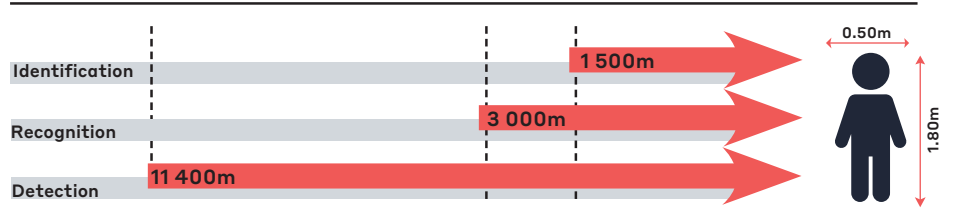

TYPICAL(*) PERFORMANCES

NETD	■ < 35 mK (27°C, 50% WF, f/4)
Array operability	■ > 99.5%
RFPN at 50% well fill	■ < 0.5 \times RMS noise

CRYOCOOLER CONTROLLER RMs1

Aperture	f/4; f/5.5
Regulated Input power @20°C	2.7 Wdc
Cooldown Input power @20°C	11 Wdc
Cooldown time @20°C	< 3 mn
Weight	230 g
MTTF (**)	> 12 000 h

(*) Contact LYNRED for available configurations; (**) target values

OPTIONS

Technical training and support

Theoretical D.R.I Performances (200 mm lens)-Human Target

Range for Johnson's criteria, target $\Delta T = 2\text{ K}$, perfect atmospheric and optics transmissions, theoretical square pixel. f/4 configuration

Theoretical D.R.I Performances (200 mm lens)-2.3 m vehicle target

Range for Johnson's criteria, target $\Delta T = 2\text{ K}$, perfect atmospheric and optics transmissions, theoretical square pixel. f/4 configuration