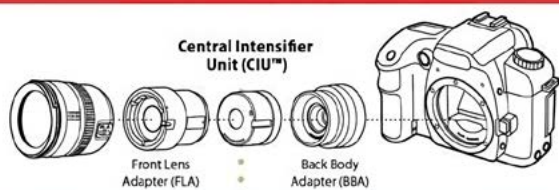

Law Enforcement

Surveillance

Wildlife Management

Astroscope Modular Configurations

At the heart of the AstroScope is a Central Intensifier Unit that, with additional components, can be reconfigured as shown below.